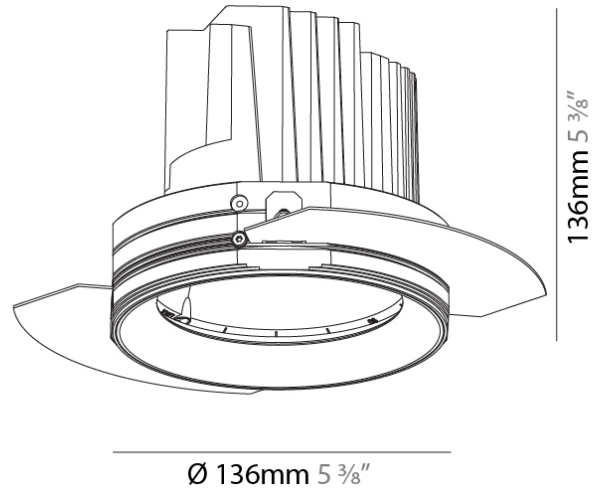

RATINGS AND CERTIFICATIONS

382, F 416-247-9319, www.zaneen.com
Certified by Intertek for North American standards. To the end of the existing Model #. For assistance on 'custom' specifications, contact zteam@zaneen.com.
In a constant effort to supply the best product, we reserve the right to change specifications or materials without notice. The most recent specification sheets are found at zaneen.com
IP rating: IP20